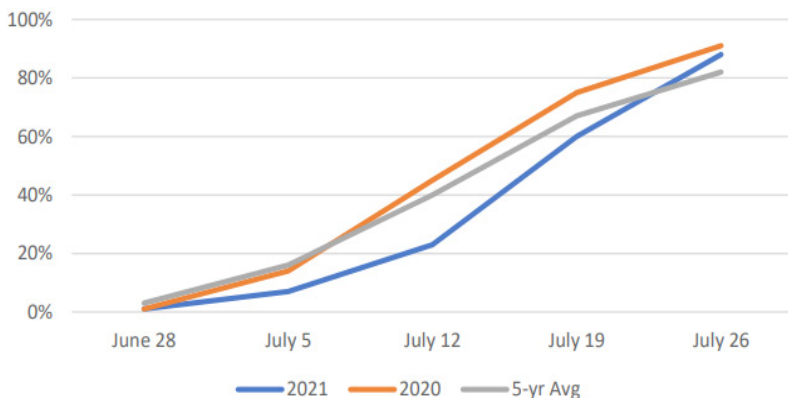

Southern Panhandle

Producers in the southern panhandle are on their final days of harvest. Overall, the wheat crop was above average with reports ranging between 45-70 bushels/acre. The Co-op reported that the quality was some of the best the area has seen in a long time. The sawfly damage was present throughout the fields, though the severity of it was down from the year prior. Fields with thicker stands kept the wheat standing and there was no major wind or rain storms to knock it down.

Southwest

Spring wheat harvest is all wrapped up in the southwest corner of Nebraska. Producers reported yield ranges between 20-55 bushels/acre with an average around 35 bushels/acre. The protein average was 13.8% and the test weight reached 59 pounds. Overall, producers were pleased with how the crop performed this year. Harvest is now 100% complete in the region.

South Central

Harvest is 100% complete in the region.

Southeast

Harvest is 100% complete in the region.

Nebraska Drought Monitor

Released: July 22, 2021

Winter Wheat Harvested

Elevator Reports

Farmers Coop - Hemingford, NE

Test Weight: 60.8 lbs

Protein: 11.2%

Moisture: 11.3%

Yield: 30-40 bushels

% Complete: 95%

Wheat harvest wrapping up in Nebraska.