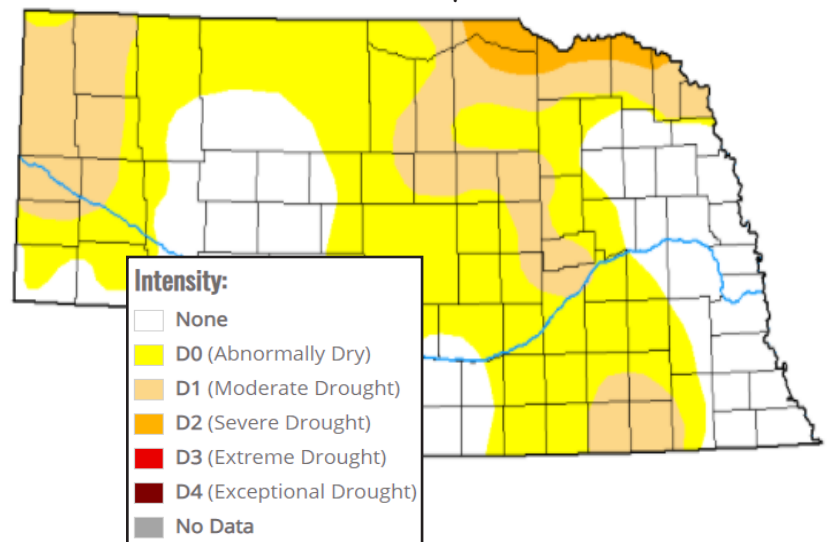

Southern Panhandle

Producers in the southern panhandle are on their final days of harvest. Overall, the wheat crop was above average with reports ranging between 45-70 bushels/acre. The Co-op reported that the quality was some of the best the area has seen in a long time. The sawfly damage was present throughout the fields, though the severity of it was down from the year prior. Fields with thicker stands kept the wheat standing and there was no major wind or rain storms to knock it down.

Southwest

Spring wheat harvest is all wrapped up in the southwest corner of Nebraska. Producers reported yield ranges between 20-55 bushels/acre with an average around 35 bushels/acre. The protein average was 13.8% and the test weight reached 59 pounds. Overall, producers were pleased with how the crop performed this year. Harvest is now 100% complete in the region.

South Central

Harvest is 100% complete in the region.

Southeast

Harvest is 100% complete in the region.

Nebraska Drought Monitor

Released: July 22, 2021

Winter Wheat Harvested

Elevator Reports

Farmers Coop - Hemingford, NE

Test Weight: 60.8 lbs

Protein: 11.2%

Moisture: 11.3%

Yield: 30-40 bushels

% Complete: 95%

Wheat harvest wrapping up in Nebraska.